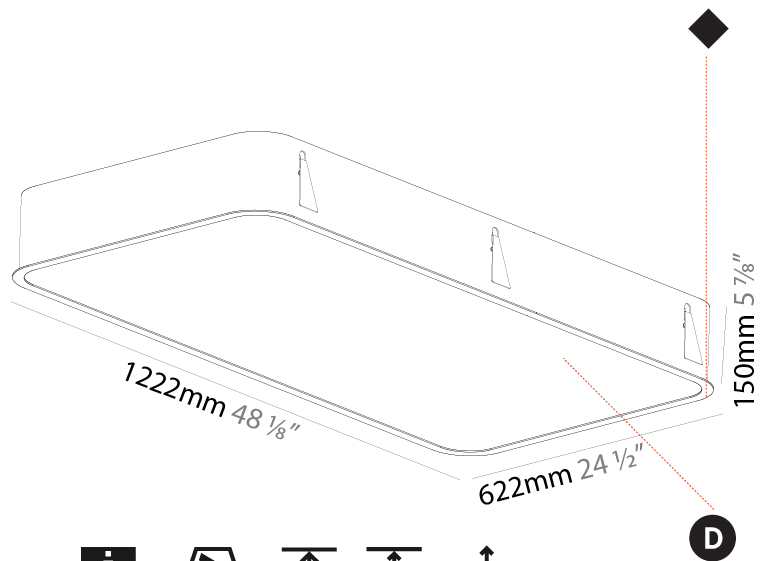

PHYSICAL

Shape: Square
Length (mm): 1222
Length (in): 48 1/8
Width (mm): 622
Width (in): 24 1/2
Height (mm): 150
Height (in): 5 7/8
Ceiling Thickness (mm): 10 / 12.5 / 15 / 25
Ceiling Thickness (in): 3/8 or 1/2 or 9/16 or 1
Min. Recessing Depth (mm): 160
Min. Recessing Depth (in): 6 5/16
Light Distribution: Direct
Weight (kg): 24.4
Weight (lbs): 53.68
Diffuser: PMMA - Opal or Micro-Prism
Fixture Finish: SSR / BKV / CWI / CRY / HAB / UFT / ITA / RUA / FTG / MYG / LOD / PUS / FRO / FUP / KIA / POP / BLS / SPG / MEY / GOH / GUM / CHC / COM / ABZ / JAG / OBR / MOS / ROR
Fixture Material: Extruded Aluminum / Steel
Cut-out Measurements: 1205mm / 47 7/16" x 605mm / 23 13/16"

ELECTRICAL

Lamp Type: LED (Zhaga Standard)
Input Wattage (W): 108.9
Total Output Wattage (W): 99
Dimming: Non-Dimmable
Driver Included: Yes
Driver Location: Integrated
Driver Type: Constant Current - Universal
Driver Class: Class 2
Input Voltage (V): 120 - 277
Constant Current (MA): 350
Upon Request: (Not included - see components) Integral: 0-10Vdc dimming / Phase dimming 120Vac only

LED

Color Temperature (°K): 3000 / 3500 / 4000
Max. Delivered Lumen (lm): 11050 / 11221 / 11450
CRI: >80 CRI
Efficiency (%): 0.827
Lamp Life (hrs): 50000

OPTICAL

RATINGS AND CERTIFICATIONS

Certified By: Certified for North American Standards
IP rating: IP20